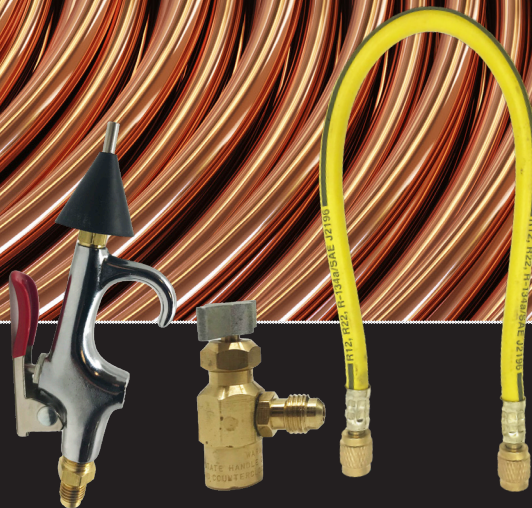

**LINE-SET FLUSH**

**Mitco**  
MANUFACTURING

Non-Toxic, Non-Flammable, Non-Ozone Depleting  
**AIR CONDITIONING & REFRIGERATION SYSTEM**

**LINE-SET**

**FLUSH**

**& ACCESSORIES**

**Flush Systems After Burn-Outs & Before  
Retrofitting Flush Systems Before New  
Component Installation**

**VISIT US AT: MITCOCHEMICALS.COM**

**DESCRIPTION**

Line Set Flush Kit

Line Set Flush Actuator Valve

Line Set Flush 1lb Aerosol

**PART #**

70-100

70-101